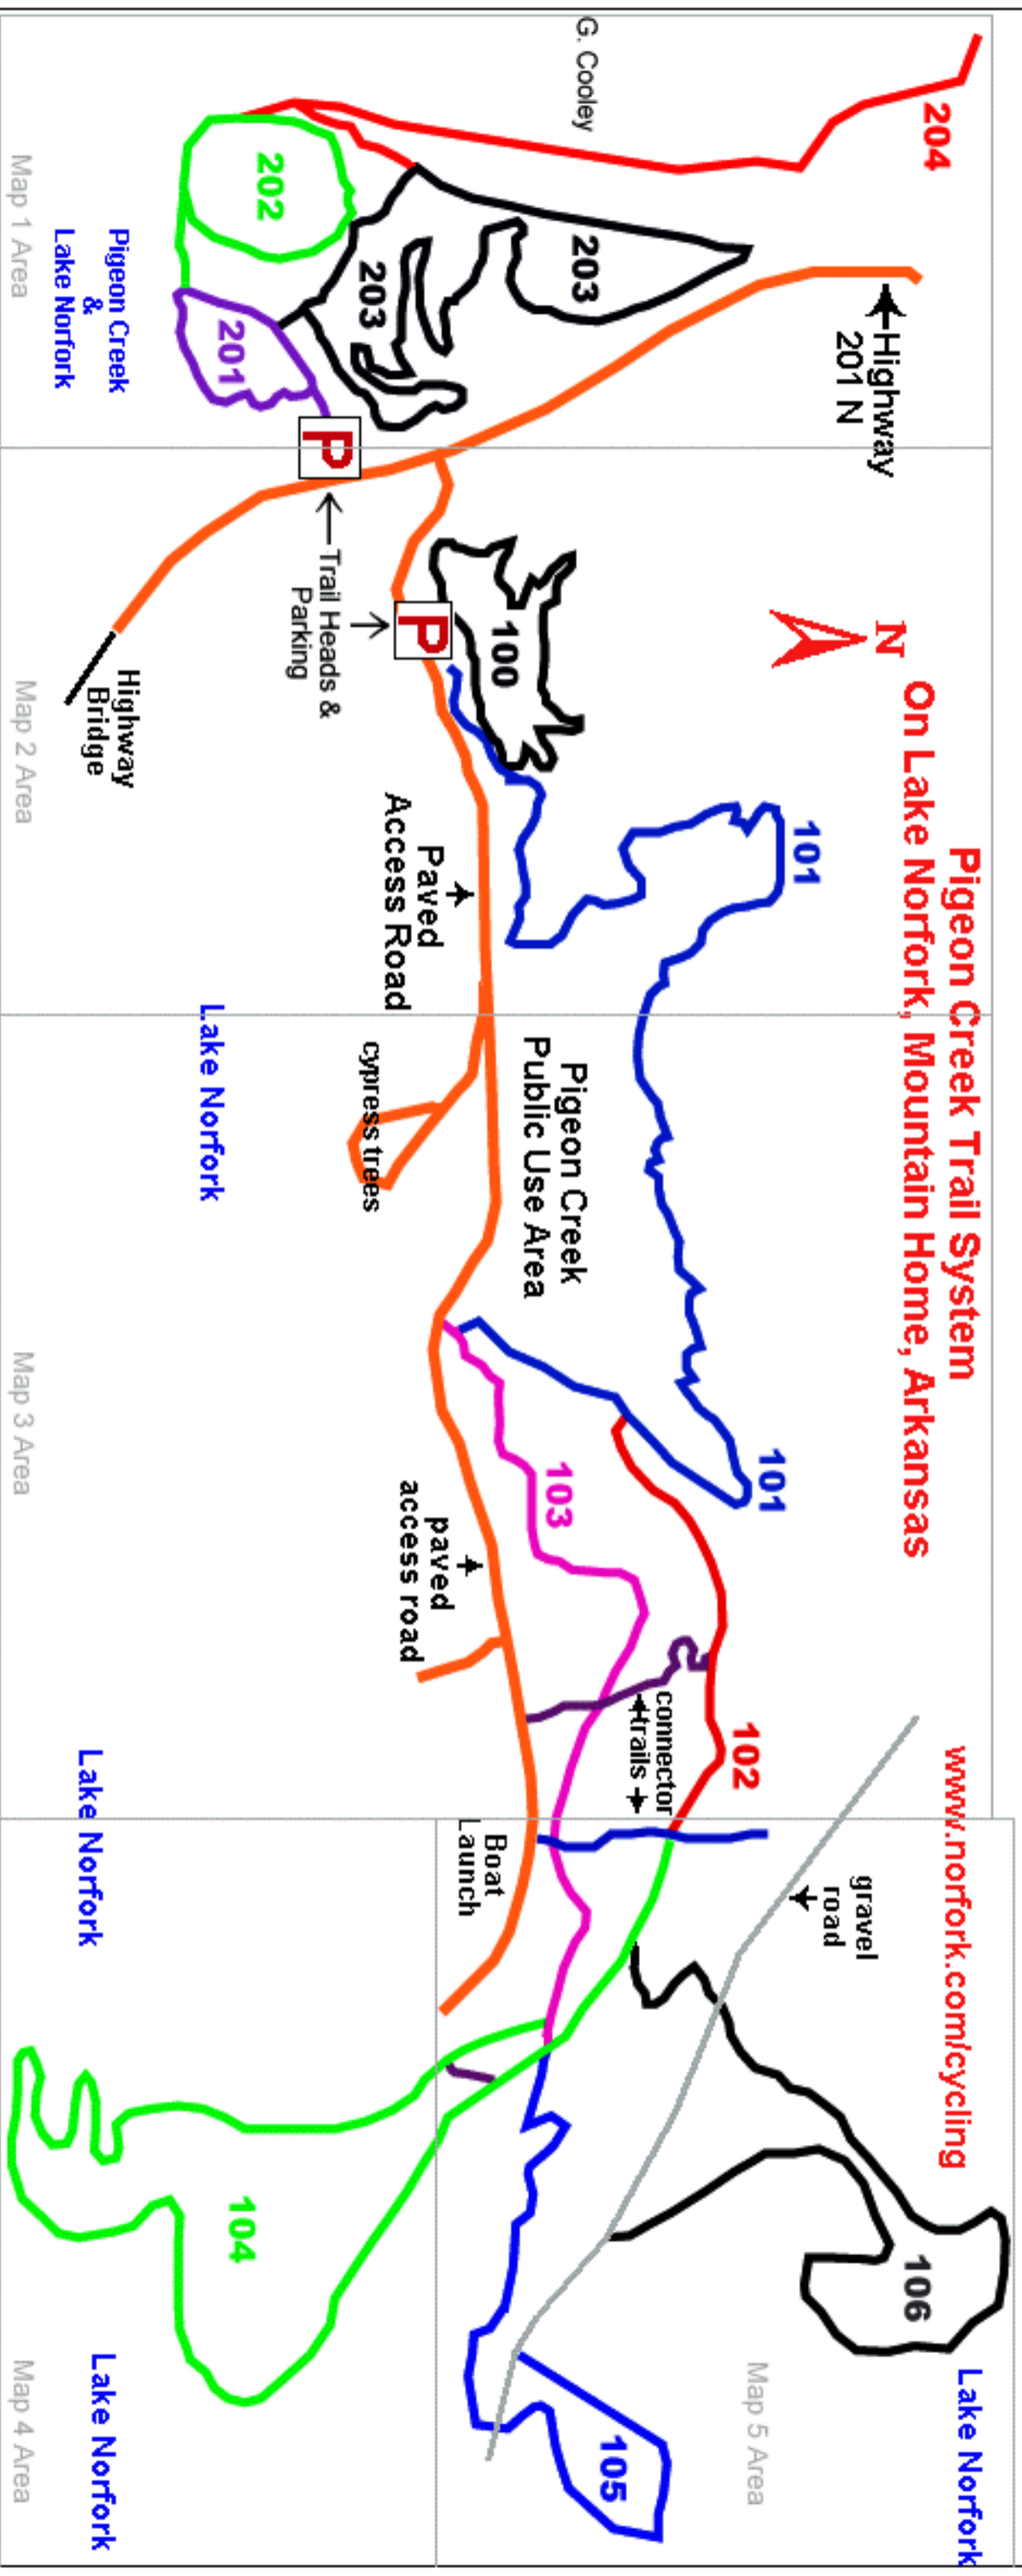

# Pigeon Creek Trail System On Lake Norfork, Mountain Home, Arkansas

[www.norfork.com/cycling](http://www.norfork.com/cycling)

Map 1 Area

Map 2 Area

Map 3 Area

Map 4 Area

Map 5 Area

# Pigeon Creek Trail System - Stacked Loop Trails for Mountain Biking & Hiking

[www.norfolk.com/cycling](http://www.norfolk.com/cycling)  
[recycle@gassville.net](mailto:recycle@gassville.net)

**Beginner Level Trails :** #100 (.8mi.), #201 (.5mi.), #202 (.6mi.)

**Intermediate Level Trails:** #101 (1.7mi.), #102 (.7mi.), #103 (1.0mi.), #104 (1.7mi.), #105 (.8mi.), #106 (1.2mi.), #203 (1.5mi.)

To obtain a larger version of this map, and for complete trail details, stop by Bikes & Things in Mountain Home ( 870-424-4642)