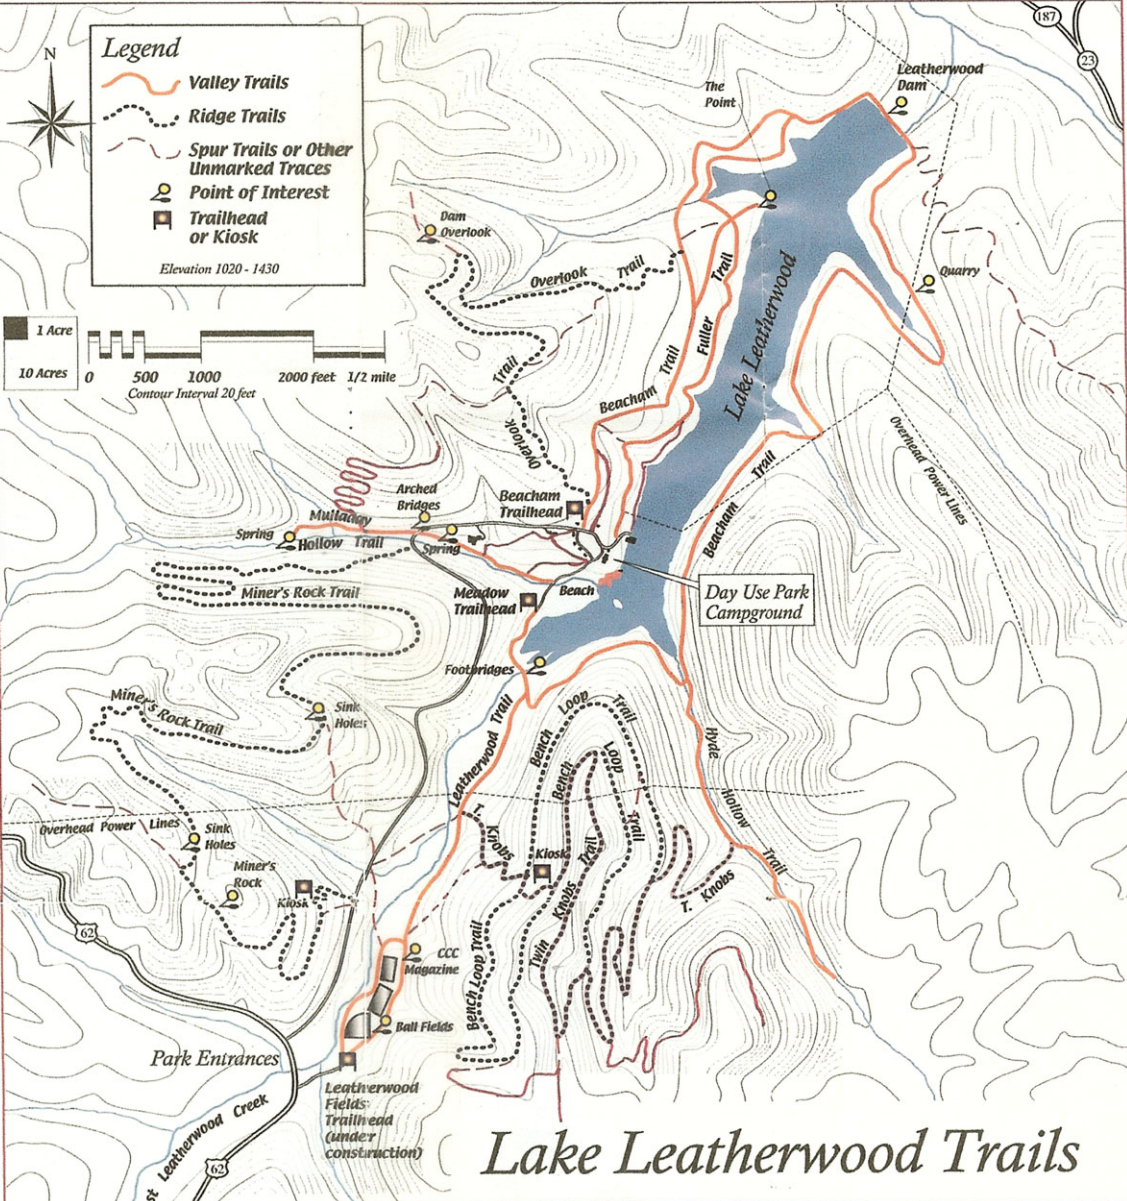

**Legend**

- Valley Trails
- Ridge Trails
- Spur Trails or Other Unmarked Traces
- Point of Interest
- Trailhead or Kiosk

Elevation 1020 - 1430

# Lake Leatherwood Trails