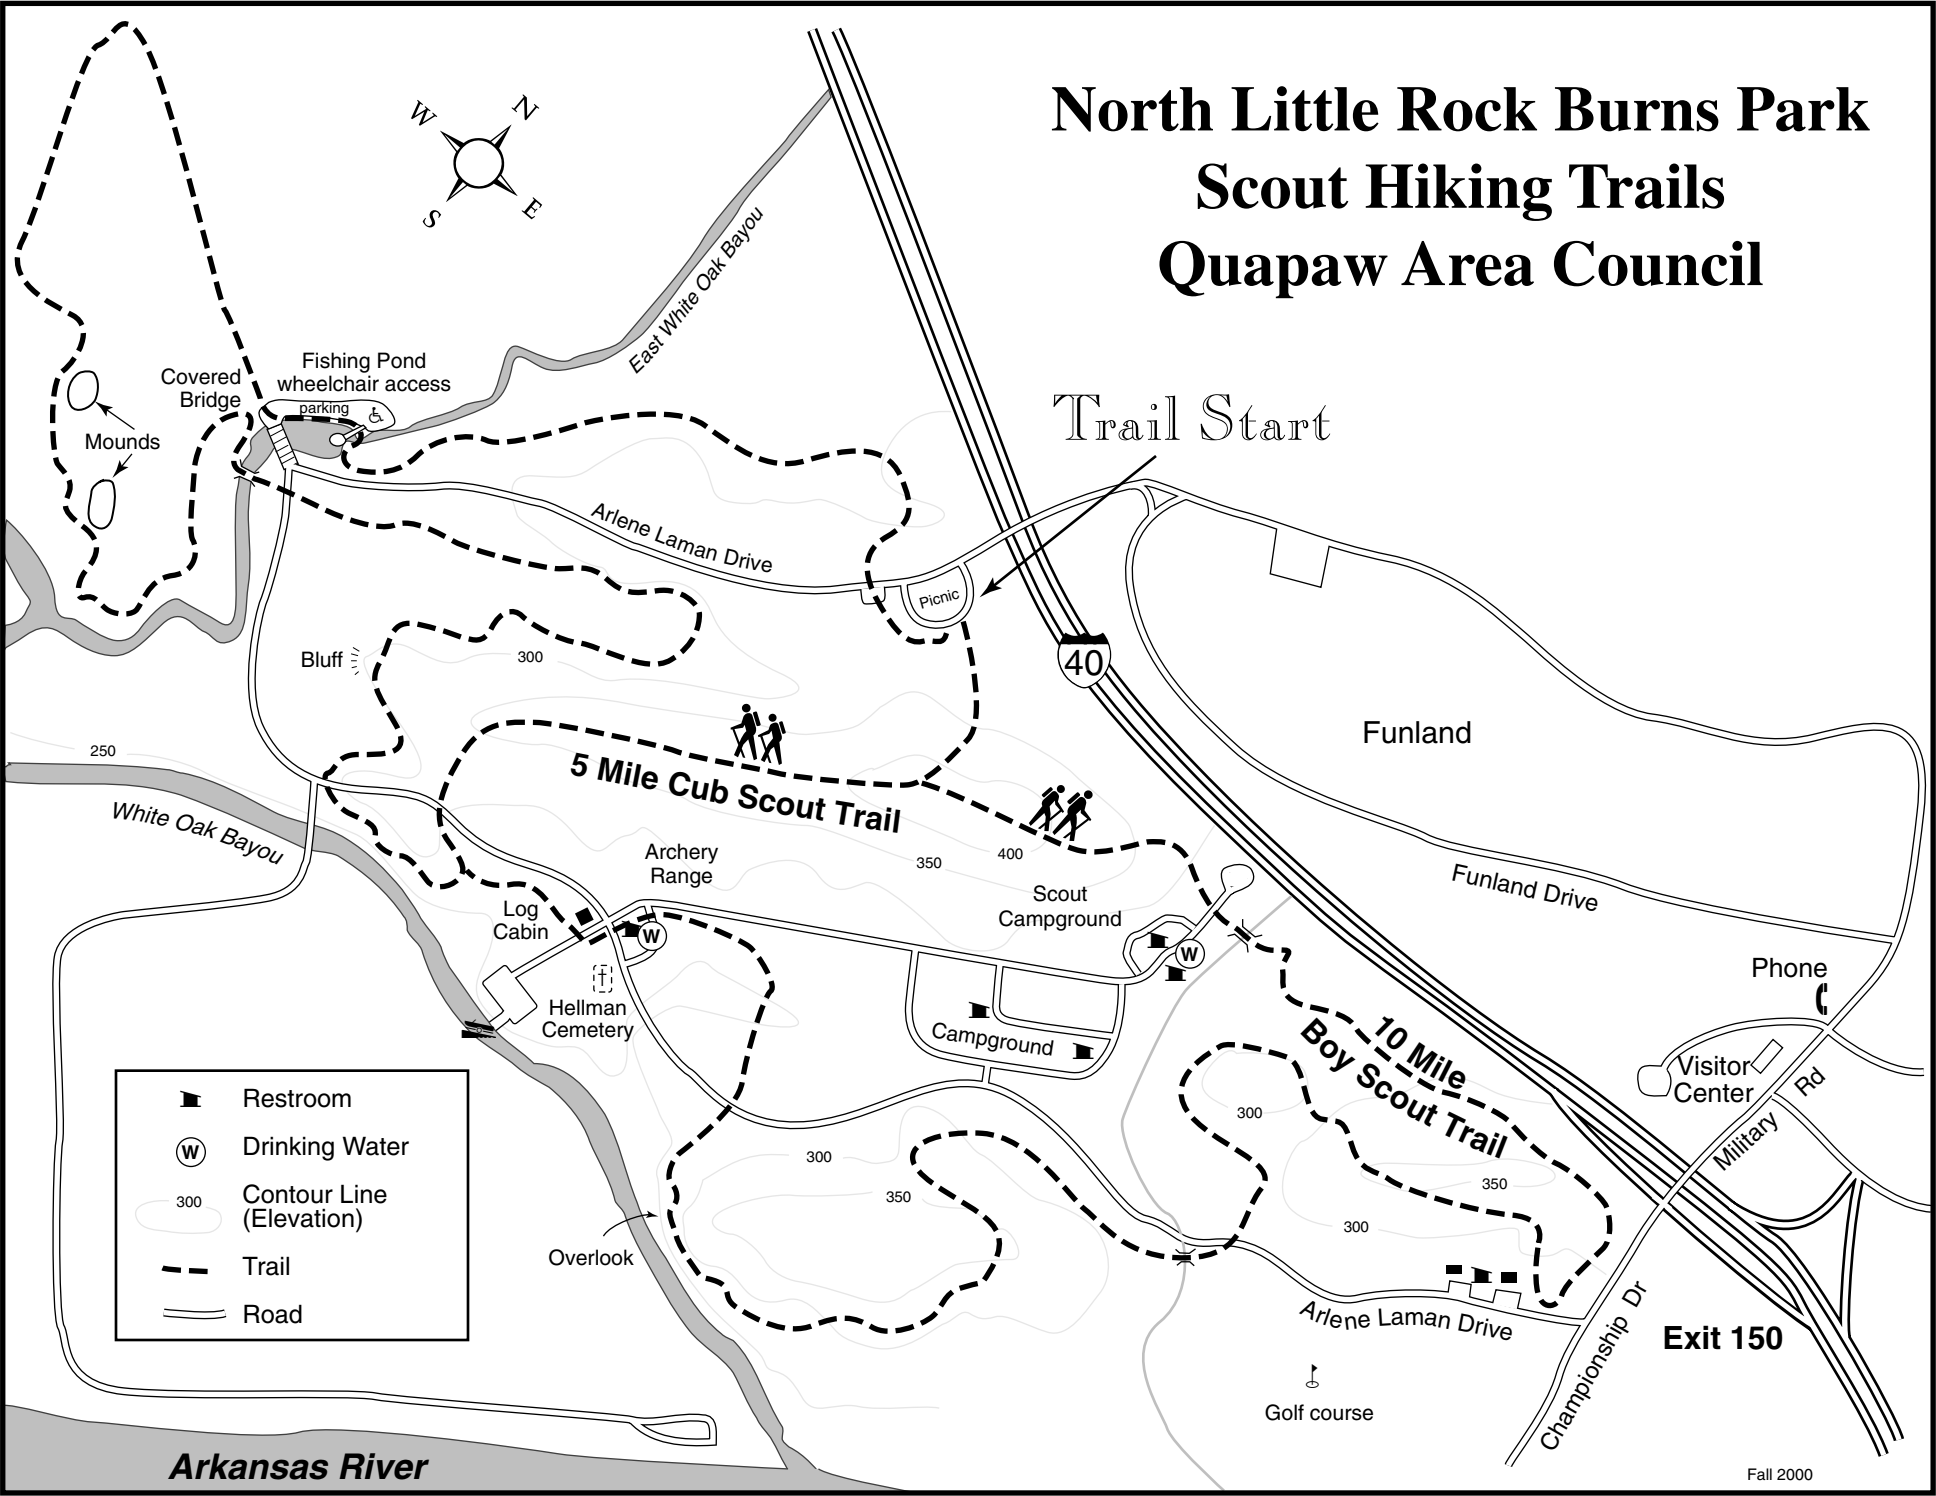

North Little Rock Burns Park Scout Hiking Trails Quapaw Area Council

Trail Start

-  Restroom
-  Drinking Water
-  300 Contour Line (Elevation)
-  Trail
-  Road

Arkansas River