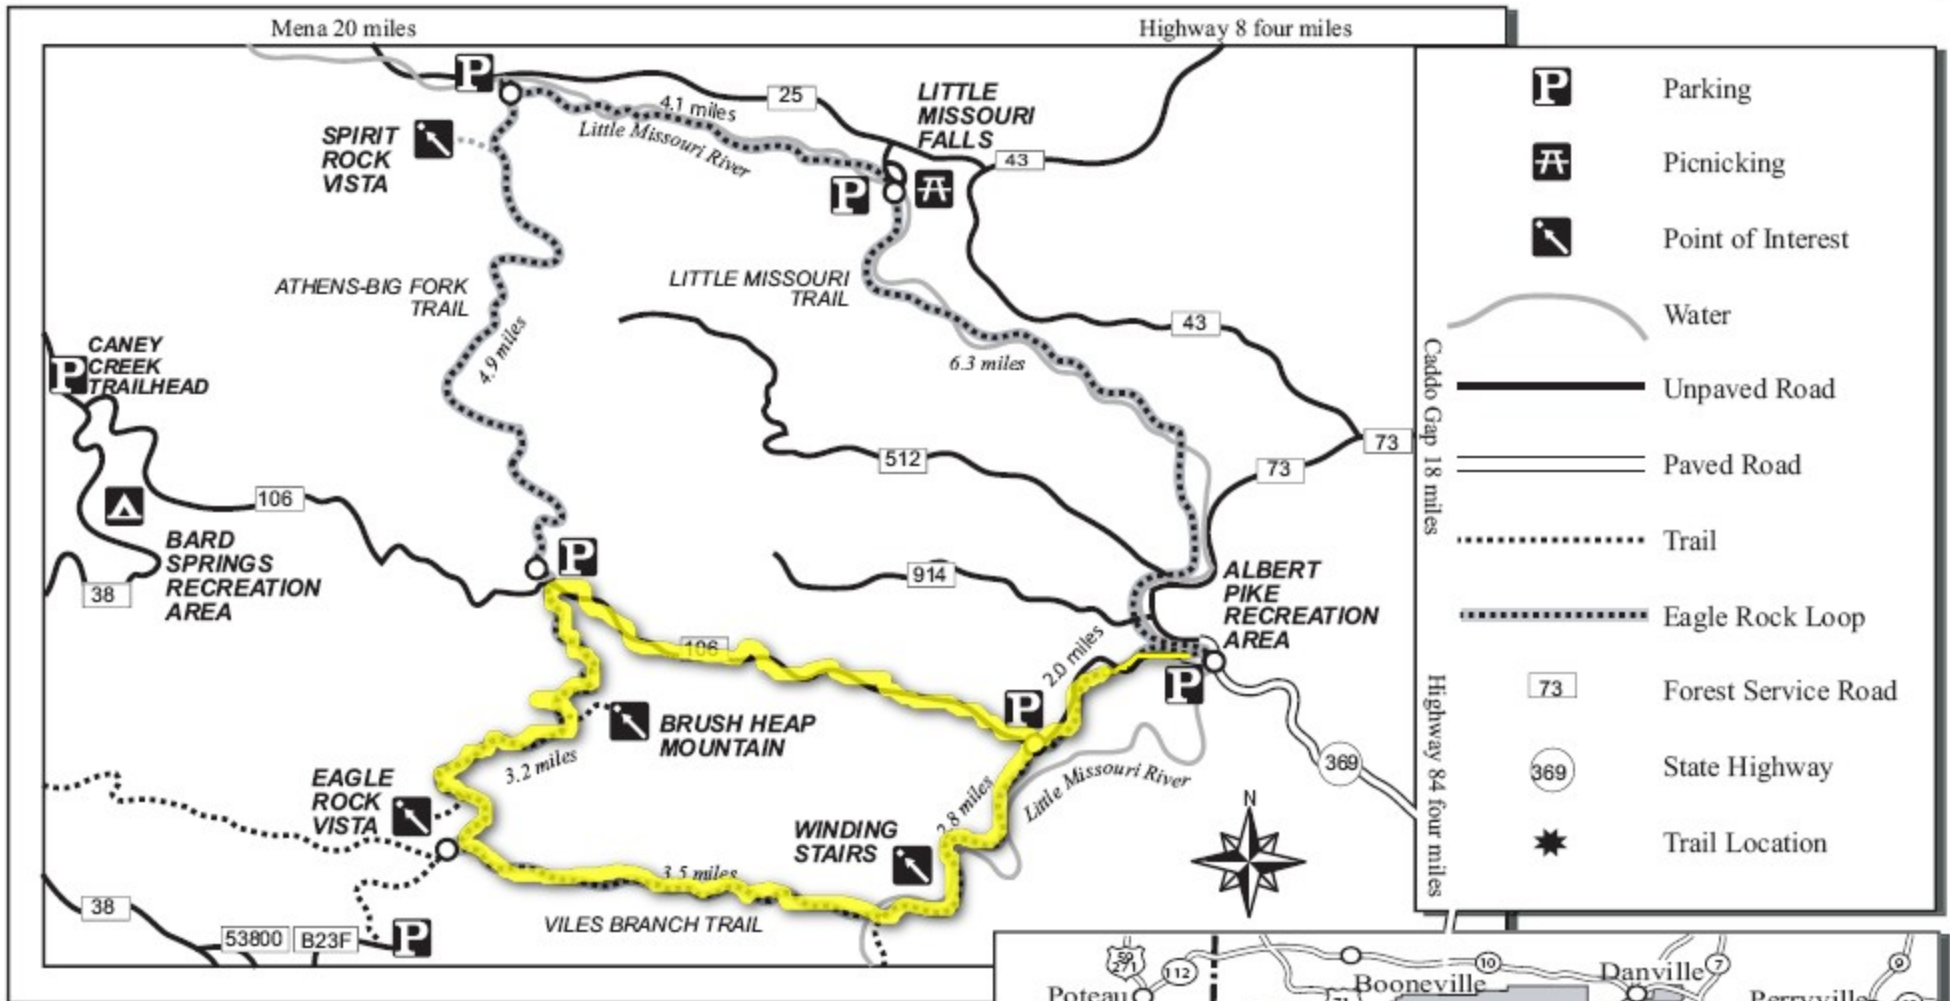

# Eagle Rock Loop

## Ouachita National Forest

USGS 7.5 minute Quadrangle: Athens, Big Fork