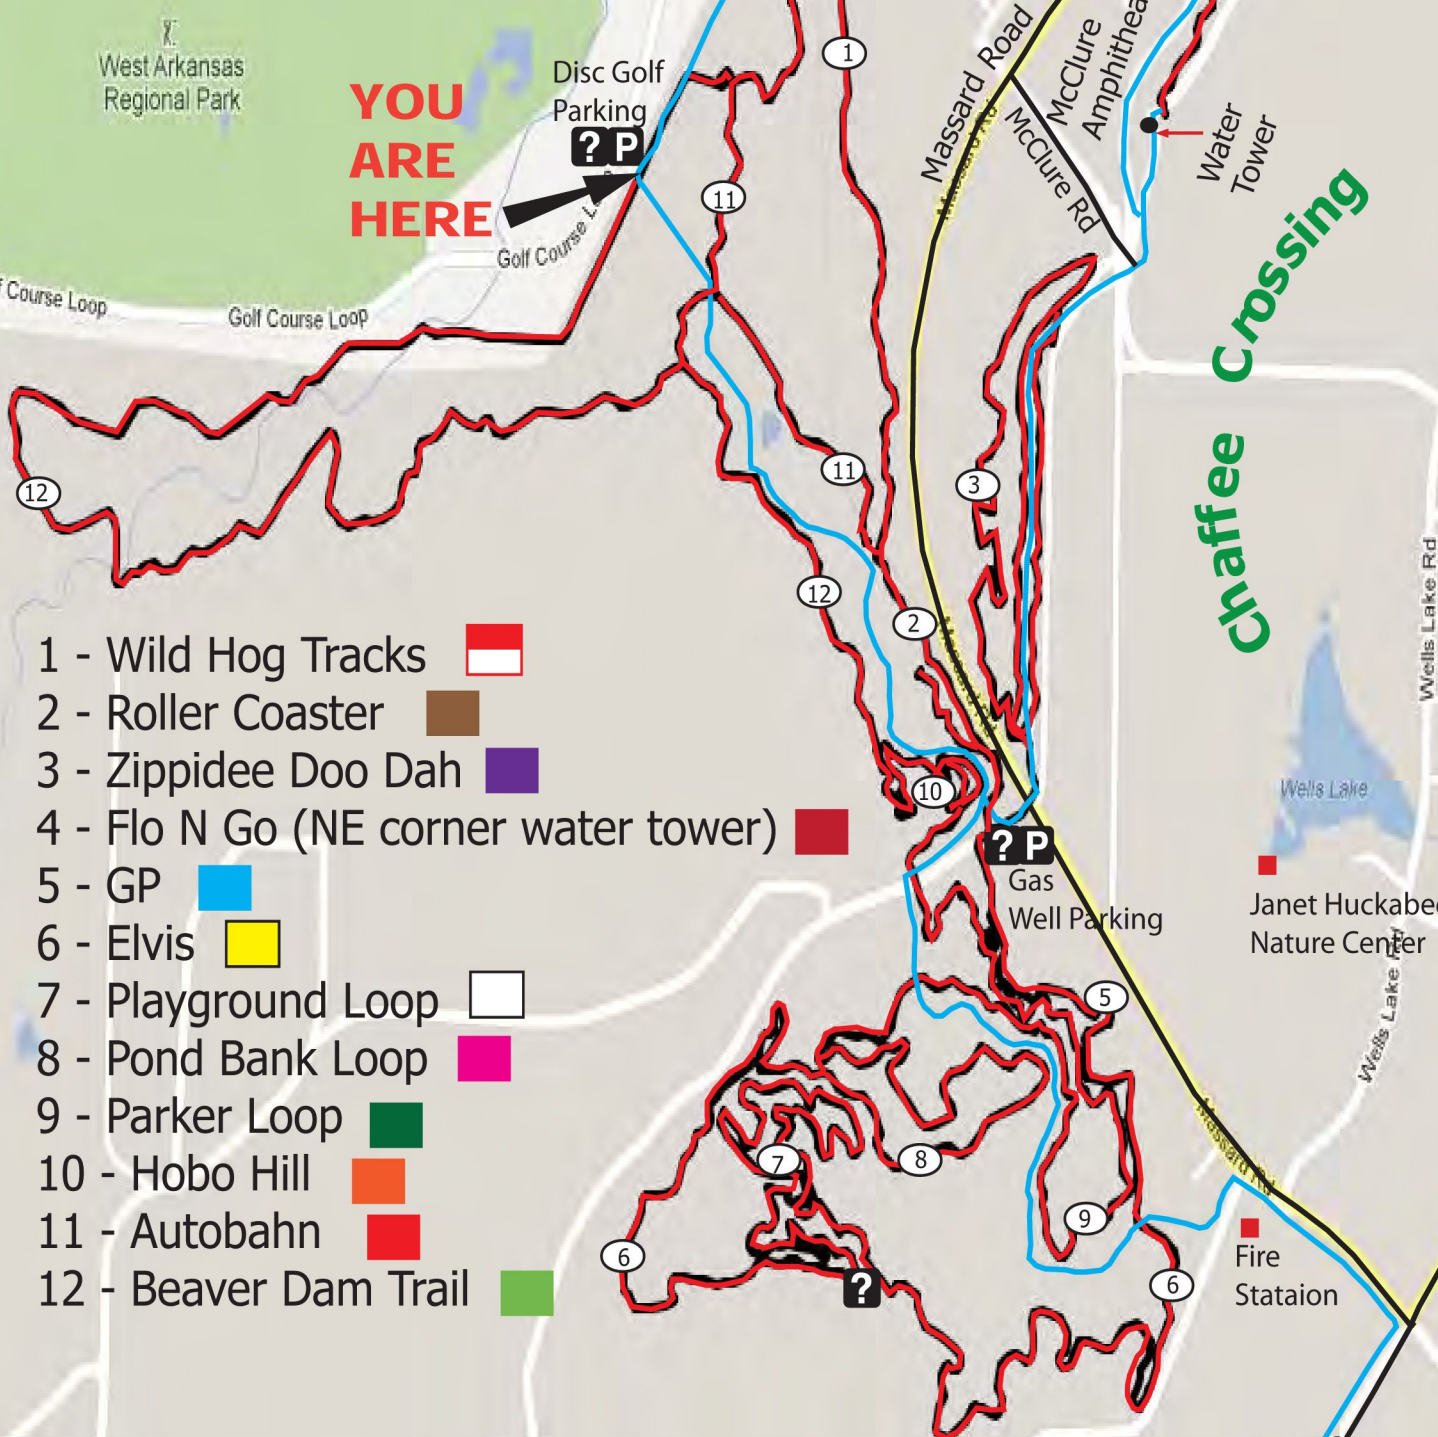

Ben Geren Bike Trails

(17 miles)

Blue - Paved Bike Trails

Red - Off road Bike Trails

Black - Paved highway

? - Information kiosk

**YOU
ARE
HERE**

- 1 - Wild Hog Tracks
- 2 - Roller Coaster
- 3 - Zippidee Doo Dah
- 4 - Flo N Go (NE corner water tower)
- 5 - GP
- 6 - Elvis
- 7 - Playground Loop
- 8 - Pond Bank Loop
- 9 - Parker Loop
- 10 - Hobo Hill
- 11 - Autobahn
- 12 - Beaver Dam Trail

(Built and maintained by volunteer bikers and runners)