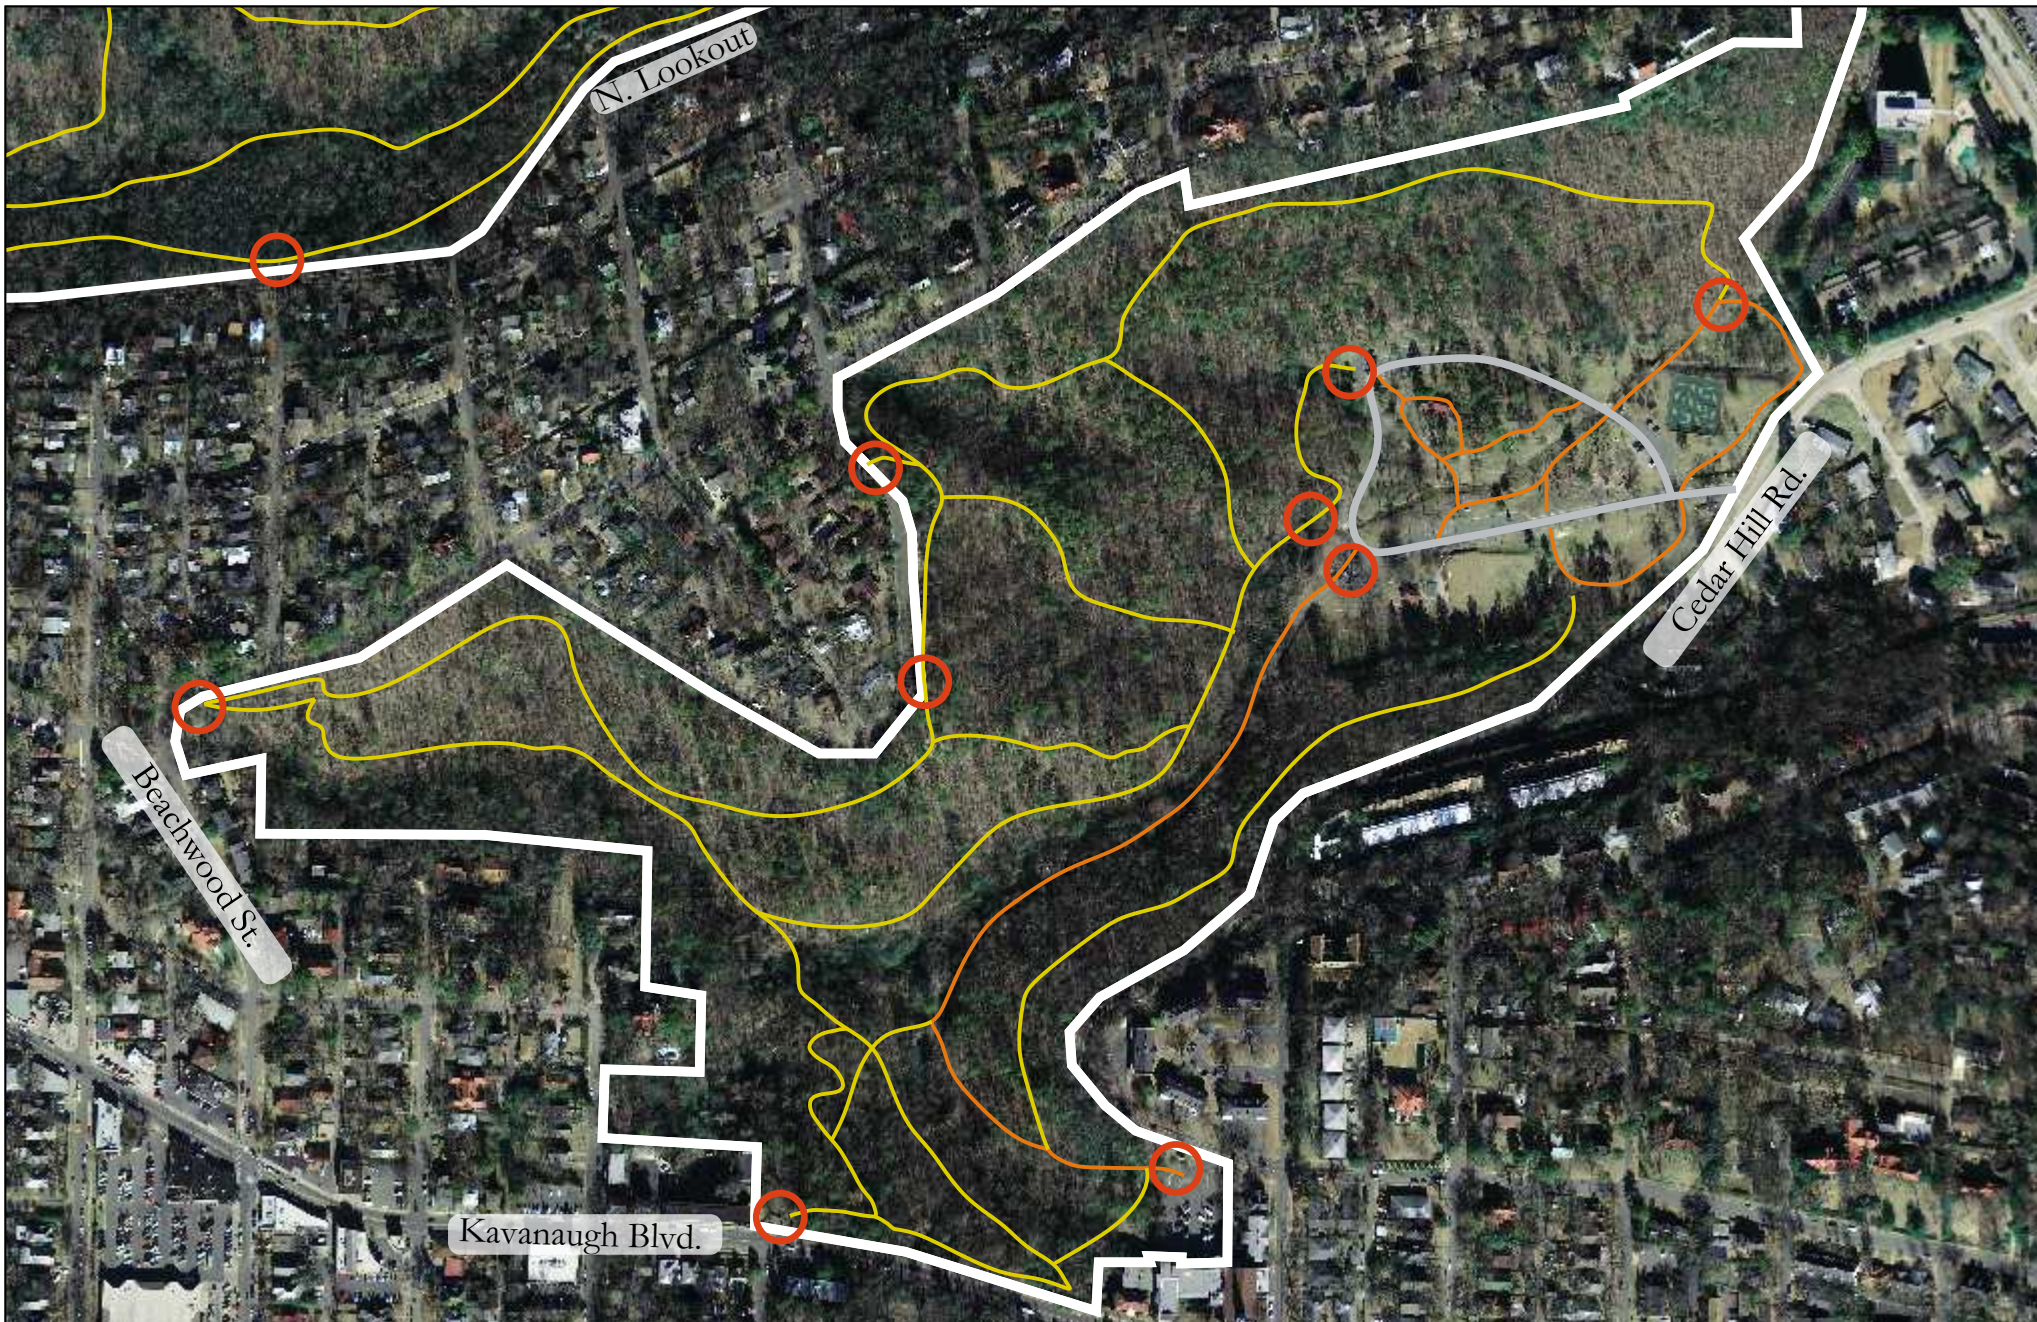

Allsopp North Park Trails

For more information, contact
Little Rock Parks & Recreation
 500 West Markham, Room 108
 Little Rock, AR 72201
www.lrpr.org / 501.371.4770
 Map last updated 10/30/08
 Aerial Photo Dated 2006

Park Location:
 3700 Cedar Hill Rd.
 Map Scale: 1"=400'

NORTH

Map Legend:

-  Paved Trail
-  Non-Paved Trail
-  Park Property Boundary
-  Paved Roadways
-  Trail Entry Points

Allsopp South Park Trails

For more information, contact
Little Rock Parks & Recreation
 500 West Markham, Room 108
 Little Rock, AR 72201
www.lrpr.org / 501.371.4770
 Map last updated 10/30/08
 Aerial Photo Dated 2006

Park Location:
 3700 Cedar Hill Rd.
 Map Scale: 1"=400'

NORTH

Map Legend:

-  Paved Trail
-  Non-Paved Trail
-  Park Property Boundary
-  Paved Roadways
-  Trail Entry Points